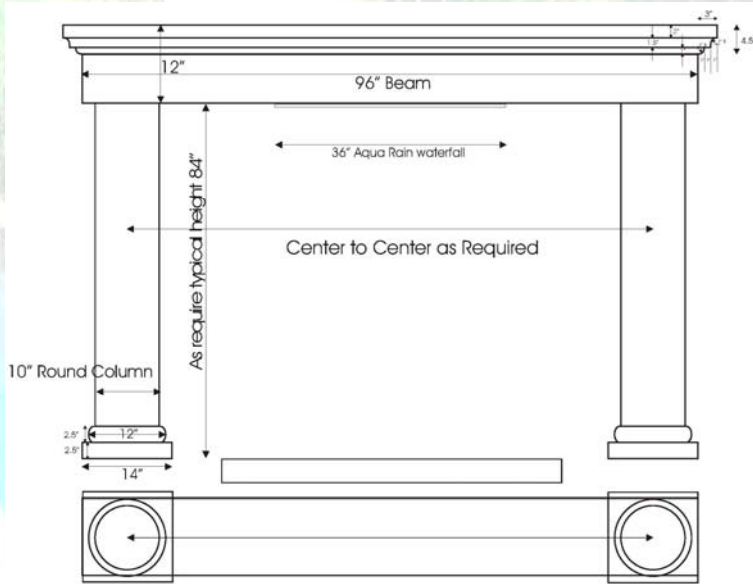

Aqua Rain System

Beams available to 24 ft in length

Aqua Rain System Components

Basic System

- Beam with Aqua Rain Unit
- 2 Standard Beam Profiles
- 3 Standard Rain Patterns
- 3 Rain Locations in the Beam

Optional Items

- LED Tubelite
  - Remote controlled color changing
  - Monochromatic color
- Columns
  - 2 Standard Profiles (Square & Round)
- Column Bases
  - 2 Standard Profiles
- Column Caps
  - 2 Standard Profiles
- Custom specifications may be applied

Aqua Rain units and Beams are made with ABS Plastic. They are plumbed with PVC and flexible PVC pipe.

Beams are trimmed with architectural foam and finished with a high grade hard coat finish. Paint with a quality exterior paint to match the columns.

Columns, bases and caps are made with architectural foam and coated with a high grade acrylic stucco with a sand finish. They must be painted with a good quality exterior paint or deck stain to match the beam.