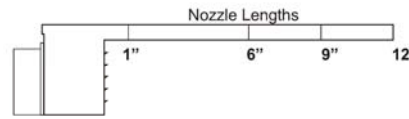

# Aqua Shower Part # GA02\_ \_ \_ \_ \_

(STREAMS SINGLE ROW)  
48 streams of water per lin. Ft.  
Rate: 1/2 G.P.M. PER INCH

## Standard Unit Dimensions

48 OR 64 STREAMS PER LIN. FT.  
2 ROW HORIZONTAL WATER DIRECTION  
REMOVABLE INSERTS FOR DEBRIS  
RATE: 1/2 OR 2/3 G.P.M. PER INCH

SSR Nozzle Insert

Stock Color: White  
Other colors: Tan, Gray, Black

## Standard Unit Sizes

1', 1.5", 2', 3', 4', 5', 6', 7', 8'