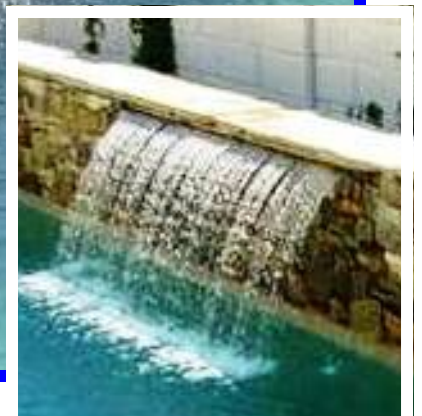

Aqua Shower & Aqua Shower SSR