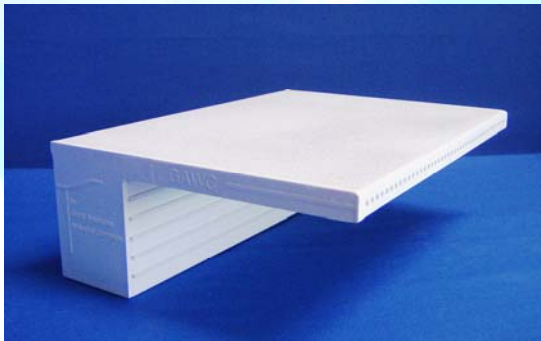

Double Row Nozzle Adapter 48 Streams = 1/2 GPM/Inch

Available for
vertical
application
See Aqua Rain
Data Sheet for
Line Art
And
specifications

Custom Sizes & Shapes are Unlimited. Contact GAWC for Details.