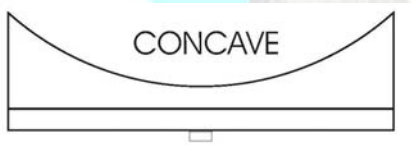

## Standard Unit Dimensions

48 OR 64 STREAMS PER LIN. FT.  
2 ROW HORIZONTAL WATER DIRECTION  
REMOVABLE INSERTS FOR DEBRIS  
RATE: 1/2 OR 2/3 G.P.M. PER INCH

SSR Nozzle Insert

Stock Color: White  
Other colors: Tan, Gray, Black

## Standard Nozzle Lengths

1", 6", 9", 12"

Aqua Shower & Aqua Shower SSR  
may be used in vertical  
applications. Contact GAWC  
for further information.

See Aqua Rain Data Sheet

## Double Row Nozzle Adapter 64 Streams = 2/3 GPM/Inch

## Double Row Nozzle Adapter 48 Streams = 1/2 GPM/Inch

Available for  
vertical  
application  
See Aqua Rain  
Data Sheet for  
Line Art  
And  
specifications

Custom Sizes & Shapes are Unlimited. Contact GAWC for Details.