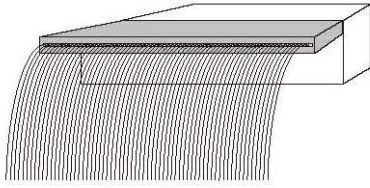

# Aqua Shower & Aqua Shower SSR

# Aqua Shower Part # GA02\_ \_ \_ \_ \_

(STREAMS SINGLE ROW)  
48 streams of water per lin. Ft.  
Rate: 1/2 G.P.M. PER INCH

## Standard Unit Dimensions

48 OR 64 STREAMS PER LIN. FT.  
2 ROW HORIZONTAL WATER DIRECTION  
REMOVABLE INSERTS FOR DEBRIS  
RATE: 1/2 OR 2/3 G.P.M. PER INCH

SSR Nozzle Insert

Stock Color: White  
Other colors: Tan, Gray, Black

## Standard Nozzle Lengths

1", 6", 9", 12"

Aqua Shower & Aqua Shower SSR  
may be used in vertical  
applications. Contact GAWC  
for further information.

See Aqua Rain Data Sheet