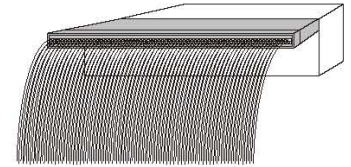

# Aqua Shower & Aqua Shower SSR

# Aqua Shower Part # GA02\_ \_ \_ \_ \_

(STREAMS SINGLE ROW)  
48 streams of water per lin. Ft.  
Rate: 1/2 G.P.M. PER INCH

## Standard Unit Dimensions

48 OR 64 STREAMS PER LIN. FT.  
2 ROW HORIZONTAL WATER DIRECTION  
REMOVABLE INSERTS FOR DEBRIS  
RATE: 1/2 OR 2/3 G.P.M. PER INCH

SSR Nozzle Insert

Stock Color: White  
Other colors: Tan, Gray, Black

## Double Row Nozzle Adapter 48 Streams = 1/2 GPM/Inch

Available for  
vertical  
application  
See Aqua Rain  
Data Sheet for  
Line Art  
And  
specifications

Custom Sizes & Shapes are Unlimited. Contact GAWC for Details.