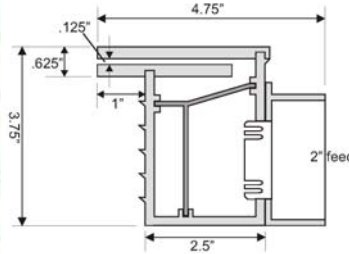

# Aqua Shower Part # GA02\_ \_ \_ \_ \_

(STREAMS SINGLE ROW)  
48 streams of water per lin. Ft.  
Rate: 1/2 G.P.M. PER INCH

## Standard Unit Dimensions

48 OR 64 STREAMS PER LIN. FT.  
2 ROW HORIZONTAL WATER DIRECTION  
REMOVABLE INSERTS FOR DEBRIS  
RATE: 1/2 OR 2/3 G.P.M. PER INCH

SSR Nozzle Insert

Stock Color: White  
Other colors: Tan, Gray, Black

## Standard Unit Sizes

1', 1.5", 2', 3', 4', 5', 6', 7', 8'

## Double Row Nozzle Adapter 48 Streams = 1/2 GPM/Inch

Available for  
vertical  
application  
See Aqua Rain  
Data Sheet for  
Line Art  
And  
specifications

Custom Sizes & Shapes are Unlimited. Contact GAWC for Details.