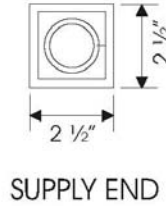

Aqua Spout

Part # GA2321222

Specifications for the Standard Aqua Spout

Available with inlet fitting for dry wall applications or no fitting if used as spillway

Available Colors:
Black, Copper,
Hammered Bronze,
Hammered Silver,
Hammered Gold

Inquire if Special colors or finishes are required