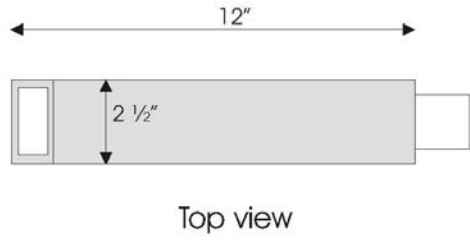

The
Great American
Waterfall Company

Aqua Spout

Aqua Spout

Part # GA2321222

Specifications for the Standard Aqua Spout

Available with inlet fitting for dry wall applications or no fitting if used as spillway

Custom Mounting Plates are available for Aqua Spouts

Water Flow is a matter of taste depending on the appearance desired
Minimum flows are 1gpm/inch of the opening width

Mailing Address:
P.O. Box 5375 Spring Hill, FL 34611
Shipping address:
18755 Sakera Road
Hudson, FL 34667