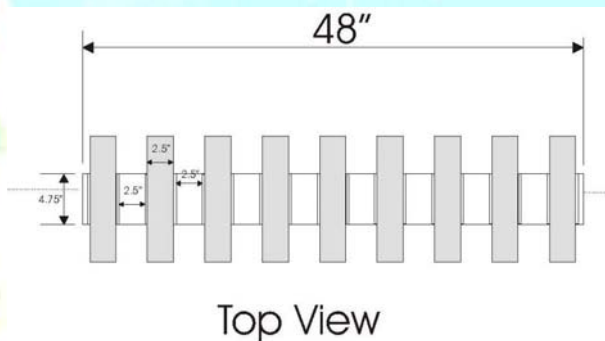

Custom Mounting Plates are available for Aqua Spouts

Water Flow is a matter of taste depending on the appearance desired
Minimum flows are 1gpm/inch of the opening width

Mailing Address:
P.O. Box 5375 Spring Hill, FL 34611
Shipping address:
18755 Sakera Road
Hudson, FL 34667