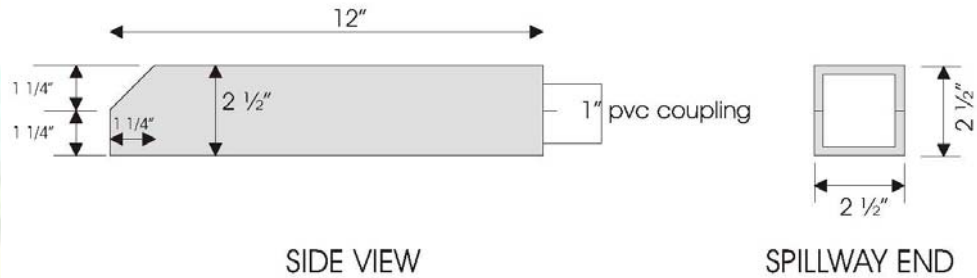

Available with inlet fitting for dry wall applications or no fitting if used as spillway

Available Colors:
Black, Copper,
Hammered Bronze,
Hammered Silver,
Hammered Gold

Inquire if Special colors or finishes are required