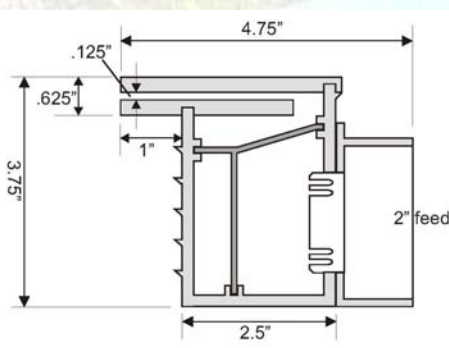

# Aqua Storm SSR Part # GA08

CLEAR SHEET OF WATER  
GOING STRAIGHT DOWN  
RATE: 1 G.P.M. PER INCH

48 STREAMS OF WATER PER LINEAL FT.  
GOING STRAIGHT DOWN  
RATE: 1/2 G.P.M. PER INCH

Standard Nozzle Lengths  
1", 6", 9", 12"

### Standard Sizes

1', 1.5", 2', 3', 4', 5', 6', 7', 8'

Stock Color: White

Other colors: Tan, Gray, Black

Standard Unit Dimensions