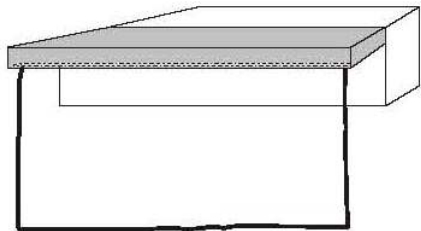

# Aqua Storm SSR Part # GA08

CLEAR SHEET OF WATER  
GOING STRAIGHT DOWN  
RATE: 1 G.P.M. PER INCH

48 STREAMS OF WATER PER LINEAL FT.  
GOING STRAIGHT DOWN  
RATE: 1/2 G.P.M. PER INCH

Standard Nozzle Lengths  
1", 6", 9", 12"

### Standard Sizes

1', 1.5", 2', 3', 4', 5', 6', 7', 8'

Stock Color: White

Other colors: Tan, Gray, Black

Standard Unit Dimensions