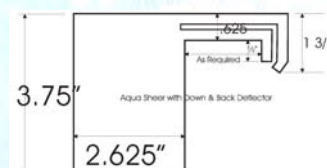

Wet Wall Options (Back Deflectors)