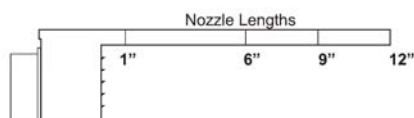

# Aqua Storm SSR Part # GA08

CLEAR SHEET OF WATER  
GOING STRAIGHT DOWN  
RATE: 1 G.P.M. PER INCH

48 STREAMS OF WATER PER LINEAL FT.  
GOING STRAIGHT DOWN  
RATE: 1/2 G.P.M. PER INCH

Standard Nozzle Lengths  
1", 6", 9", 12"

### Standard Sizes

1', 1.5", 2', 3', 4', 5', 6', 7', 8'

Stock Color: White

Other colors: Tan, Gray, Black

Standard Unit Dimensions