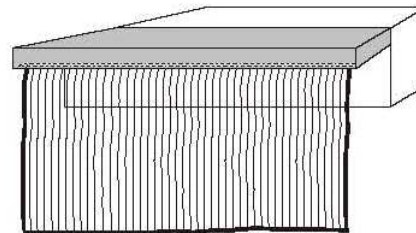

# Aqua Storm SSR Part # GA08

CLEAR SHEET OF WATER  
GOING STRAIGHT DOWN  
RATE: 1 G.P.M. PER INCH

48 STREAMS OF WATER PER LINEAL FT.  
GOING STRAIGHT DOWN  
RATE: 1/2 G.P.M. PER INCH

Standard Nozzle Lengths  
1", 6", 9", 12"